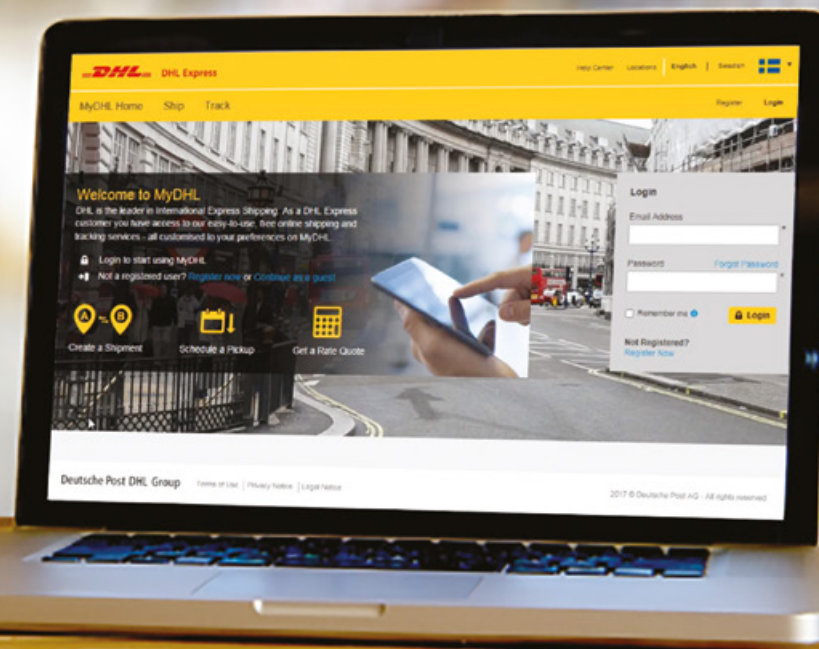

MyDHL+

SAY HELLO TO MyDHL+

THE NEXT STEP IN THE EVOLUTION OF SHIPPING

DHL Express – Excellence. Simply delivered.

Deutsche Post AG
Headquarters
Charles-de-Gaulle-Str. 20
53113 Bonn
Germany
dhl.com

valid: 00/0000
Mat. Mo. 123-456-789

YOU ASKED. WE DELIVERED.

MyDHL+ is all about fewer steps and greater functionality; integrating all of your most important online shipping services into one incredibly powerful tool.

It's a single hub with a single login that allows you to import, export, track shipments and schedule pickups anywhere, anytime.