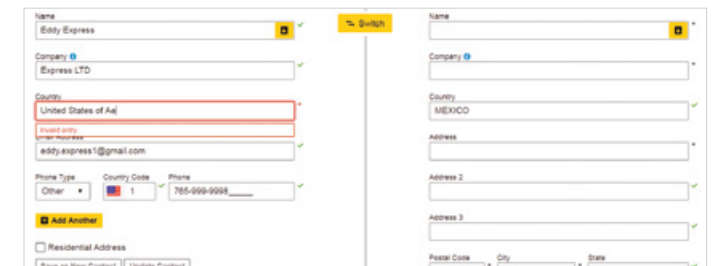

USER PREFERENCES

to guide your
experience

PREDICTIVE ADDRESS ENTRY

so you're always
one step ahead

REAL-TIME ERROR CORRECTION

so you never make
a mistake again

SIMPLY FLEXIBLE BECAUSE EVERYONE IS UNIQUE

MyDHL+ is a tool for all our Customers, no matter how you choose to use it. Which is why we've introduced a dynamic, personalized experience for everyone: Guests, Registered Users and Corporate Account Holders.