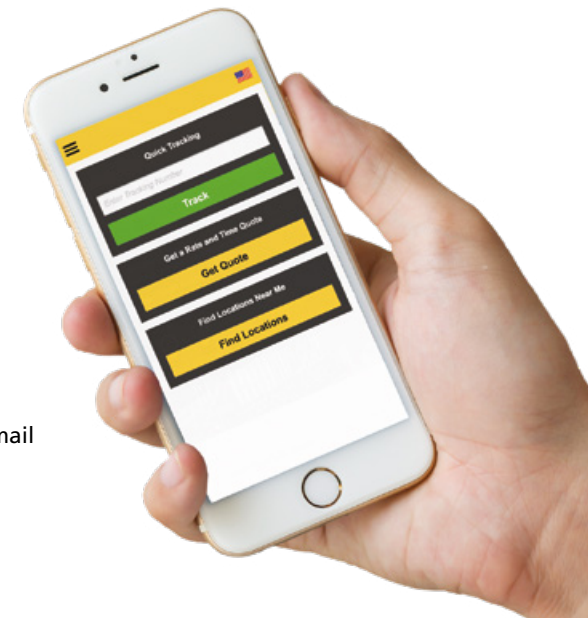

SIMPLY TRANSPARENT COMPLETE VISIBILITY, ALL THE TIME

We know you can't afford to miss a thing. So we won't let you. MyDHL+ has been engineered so that it's never been easier or quicker to view and track your shipments, receive tax and duty estimates, and check prices before you ship.

TRACK SHIPMENTS

from anywhere,
anytime

ACCURATE ESTIMATES

of all duties, taxes and
costs before you ship

SEND PERSONALIZED NOTIFICATIONS

to all your clients from your own email

SIMPLY EFFICIENT FEWER STEPS AND GREATER FUNCTIONALITY

Your time is valuable, so MyDHL+ treats it that way. By integrating all your most important online shipping services in one place, under one powerful tool, you'll never have to look anywhere else for your business shipping needs.

CUSTOMIZED DASHBOARD

to get you
where you
need to be,
faster

SINGLE OR MULTIPLE PICKUPS

with just a
few clicks

HOW DO I GET STARTED? THE NEXT STEP

MyDHL+ is an easy-to-use online tool that promises to make all shipping services simple.