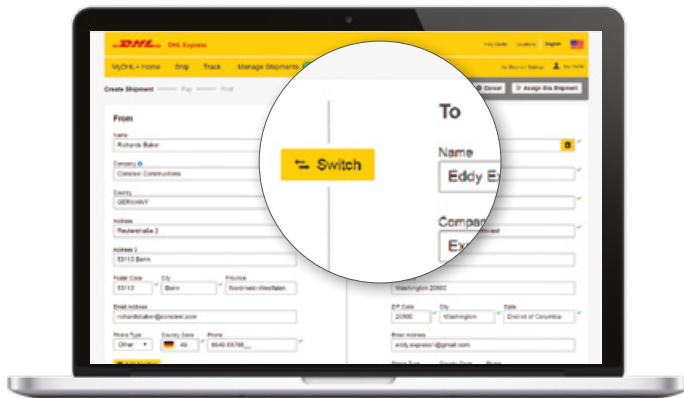

We know how great it feels to be remembered, especially when it enhances your shipping experience. That's why MyDHL+ has been designed with an intelligent, streamlined interface that learns about your needs as you use it. So you never have to sweat the small stuff.

USER PREFERENCES

to guide your
experience

PREDICTIVE ADDRESS ENTRY

so you're always
one step ahead

REAL-TIME ERROR CORRECTION

so you never make
a mistake again

SIMPLY FLEXIBLE BECAUSE EVERYONE IS UNIQUE

MyDHL+ is a tool for all our Customers, no matter how you choose to use it. Which is why we've introduced a dynamic, personalized experience for everyone: Guests, Registered Users and Corporate Account Holders.

NO LOGIN? NO PROBLEM

because Guest users
are welcome

MANAGED ACCESS LEVELS FOR EMPLOYEES

so you remain in control

IMPORT OR EXPORT

effortlessly; switch
between the two
with a single click,
from a single
platform and login

SIMPLY TRANSPARENT COMPLETE VISIBILITY, ALL THE TIME

We know you can't afford to miss a thing. So we won't let you. MyDHL+ has been engineered so that it's never been easier or quicker to view and track your shipments, receive tax and duty estimates, and check prices before you ship.