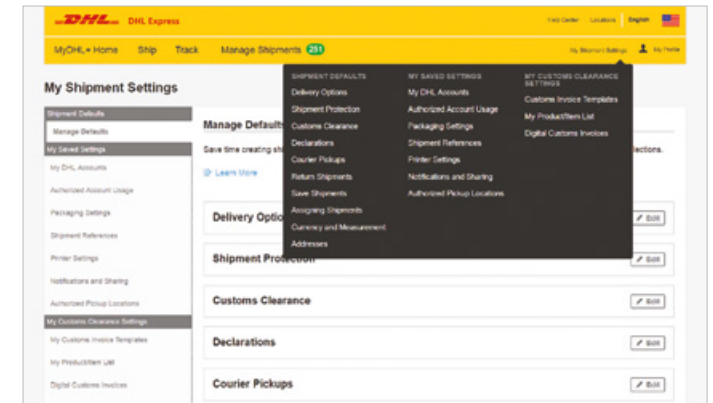

USER PREFERENCES

to guide your
experience