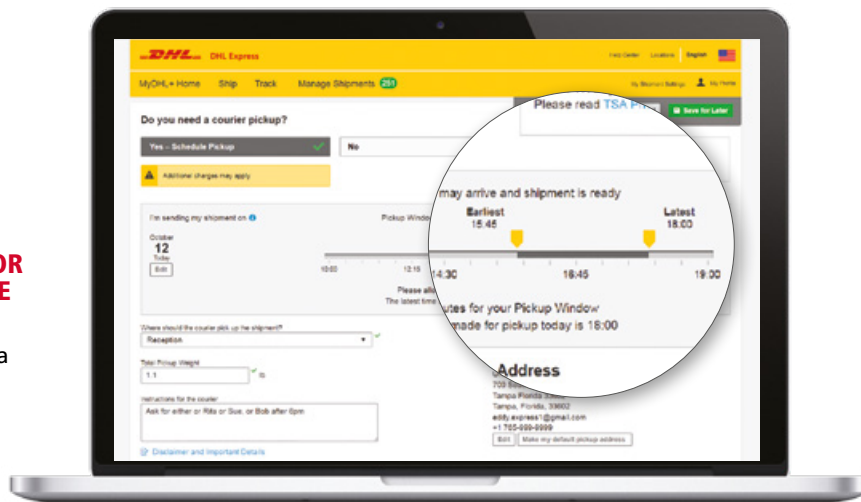

SIMPLY TRANSPARENT COMPLETE VISIBILITY, ALL THE TIME

We know you can't afford to miss a thing. So we won't let you. MyDHL+ has been engineered so that it's never been easier or quicker to view and track your shipments, receive tax and duty estimates, and check prices before you ship.

TRACK SHIPMENTS

from anywhere,
anytime

ACCURATE ESTIMATES

of all duties, taxes and
costs before you ship

SEND PERSONALIZED NOTIFICATIONS

to all your clients from your own email

SIMPLY EFFICIENT FEWER STEPS AND GREATER FUNCTIONALITY

Your time is valuable, so MyDHL+ treats it that way. By integrating all your most important online shipping services in one place, under one powerful tool, you'll never have to look anywhere else for your business shipping needs.

CUSTOMIZED DASHBOARD

to get you
where you
need to be,
faster

SINGLE OR MULTIPLE PICKUPS

with just a
few clicks

HOW DO I GET STARTED? THE NEXT STEP

MyDHL+ is an easy-to-use online tool that promises to make all shipping services simple.