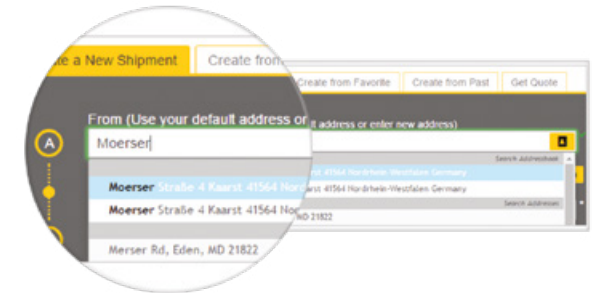

PREDICTIVE ADDRESS ENTRY

so you're always
one step ahead