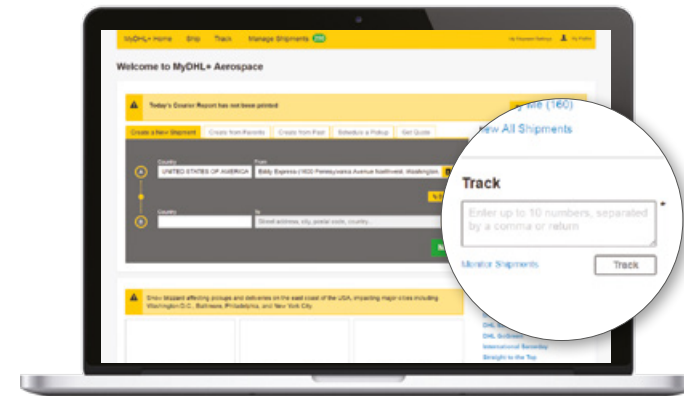

USER PREFERENCES

to guide your
experience

PREDICTIVE ADDRESS ENTRY

so you're always
one step ahead

REAL-TIME ERROR CORRECTION

so you never make
a mistake again

SIMPLY FLEXIBLE BECAUSE EVERYONE IS UNIQUE

MyDHL+ is a tool for all our Customers, no matter how you choose to use it. Which is why we've introduced a dynamic, personalized experience for everyone: Guests, Registered Users and Corporate Account Holders.

NO LOGIN? NO PROBLEM

because Guest users
are welcome

MANAGED ACCESS LEVELS FOR EMPLOYEES

so you remain in control

IMPORT OR EXPORT

effortlessly; switch
between the two
with a single click,
from a single
platform and login

SIMPLY TRANSPARENT COMPLETE VISIBILITY, ALL THE TIME

We know you can't afford to miss a thing. So we won't let you. MyDHL+ has been engineered so that it's never been easier or quicker to view and track your shipments, receive tax and duty estimates, and check prices before you ship.